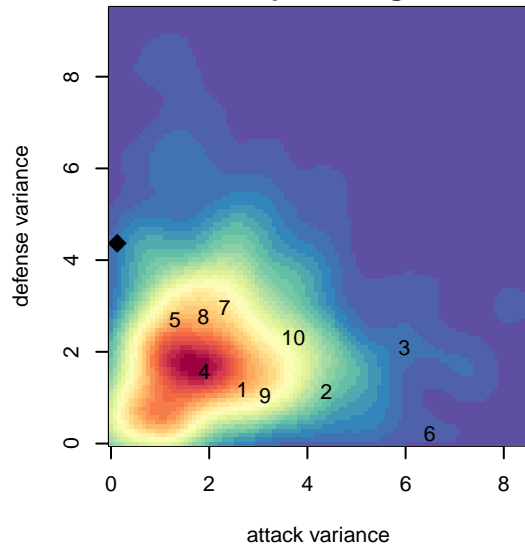

Redmond Team USA B03

Redmond, OR
B03 total strength=347
attack=0.27 defense=0.16

alt names used:
TEAM USA (OR)
F.C. Redmond USA

Venues played:
2015 Bend Premier Cup U12B 9v9 BRONZE U
2015 Summer Slam Silver/Bronze U12

Redmond Team USA B03
Dots are actual minus expected GF (blue circles) and GA (red triangles).
Blue line is smoothed change in attack strength. Red is smoothed change in defense strength.

**attack and defense variance (black dot)
relative to other teams
and top 10 in region**

Performance relative to 13 month average

Distribution of opponents
 Red = Lose zone, Blue = Win zone, Green = Even
 Black line separates win/lose zones

lot. A=Neither has attack advantage, B=Opponent has both attack and defense advantage, C=Opponent has both attack and defense disadvantage, D=Both have