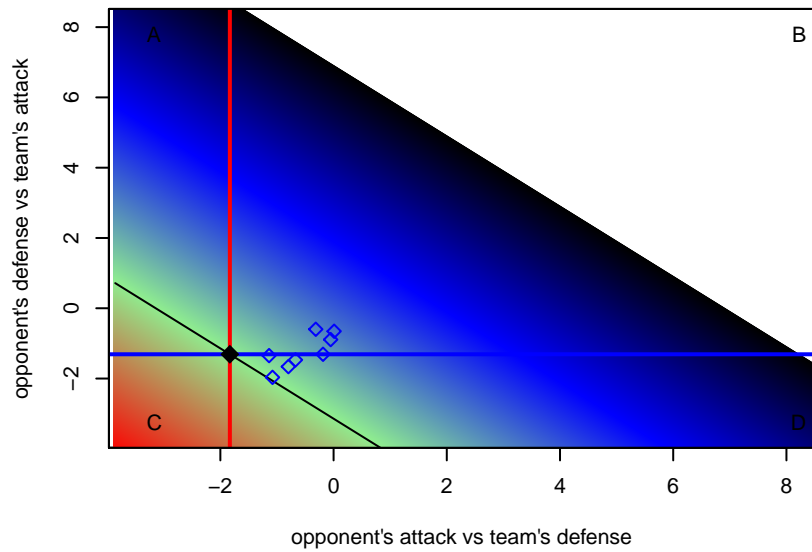

Redmond Team USA B03
Dots are actual minus expected GF (blue circles) and GA (red triangles).
Blue line is smoothed change in attack strength. Red is smoothed change in defense strength.

**attack and defense variance (black dot)
relative to other teams
and top 10 in region**

**attack and defense rating
relative to others at age
and all opponents in last 13 months**

**attack and defense rating
relative to others at age
and all opponents in last 13 months**

Performance relative to 13 month average

Performance relative to 13 month average

Distribution of opponents
 Red = Lose zone, Blue = Win zone, Green = Even
 Black line separates win/lose zones

lot. A=Neither has attack advantage, B=Opponent has both attack and defense advantage, C=Opponent has both attack and defense disadvantage, D=Both have