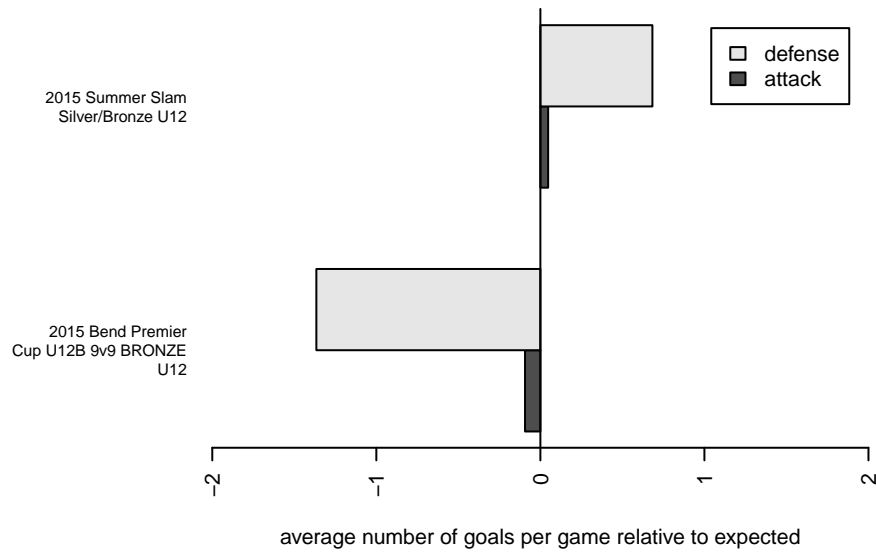

Redmond Team USA B03
Dots are actual minus expected GF (blue circles) and GA (red triangles).
Blue line is smoothed change in attack strength. Red is smoothed change in defense strength.

**attack and defense variance (black dot)
relative to other teams
and top 10 in region**

**attack and defense rating
relative to others at age
and all opponents in last 13 months**

**attack and defense rating
relative to others at age
and all opponents in last 13 months**

Performance relative to 13 month average

Performance relative to 13 month average

Distribution of opponents
 Red = Lose zone, Blue = Win zone, Green = Even
 Black line separates win/lose zones

lot. A=Neither has attack advantage, B=Opponent has both attack and defense advantage, C=Opponent has both attack and defense disadvantage, D=Both have