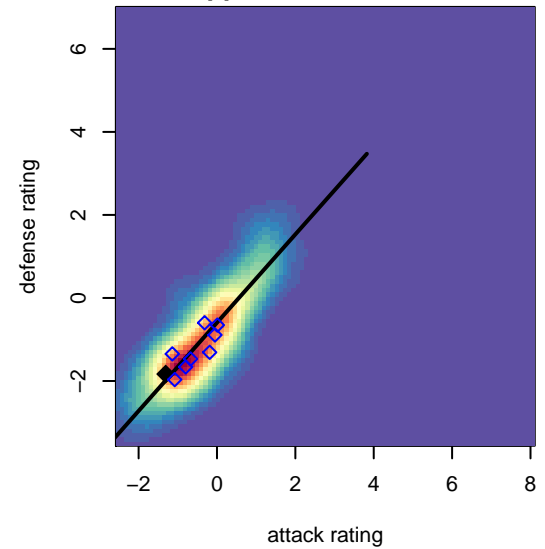

Redmond Team USA B03

Redmond, OR
B03 total strength=347
attack=0.27 defense=0.16

alt names used:
TEAM USA (OR)
F.C. Redmond USA

Venues played:
2015 Bend Premier Cup U12B 9v9 BRONZE U
2015 Summer Slam Silver/Bronze U12

Redmond Team USA B03
Dots are actual minus expected GF (blue circles) and GA (red triangles).
Blue line is smoothed change in attack strength. Red is smoothed change in defense strength.

**attack and defense variance (black dot)
relative to other teams
and top 10 in region**

**attack and defense rating
relative to others at age
and all opponents in last 13 months**

**attack and defense rating
relative to others at age
and all opponents in last 13 months**

Performance relative to 13 month average

Performance relative to 13 month average

Distribution of opponents
 Red = Lose zone, Blue = Win zone, Green = Even
 Black line separates win/lose zones

lot. A=Neither has attack advantage, B=Opponent has both attack and defense advantage, C=Opponent has both attack and defense disadvantage, D=Both have